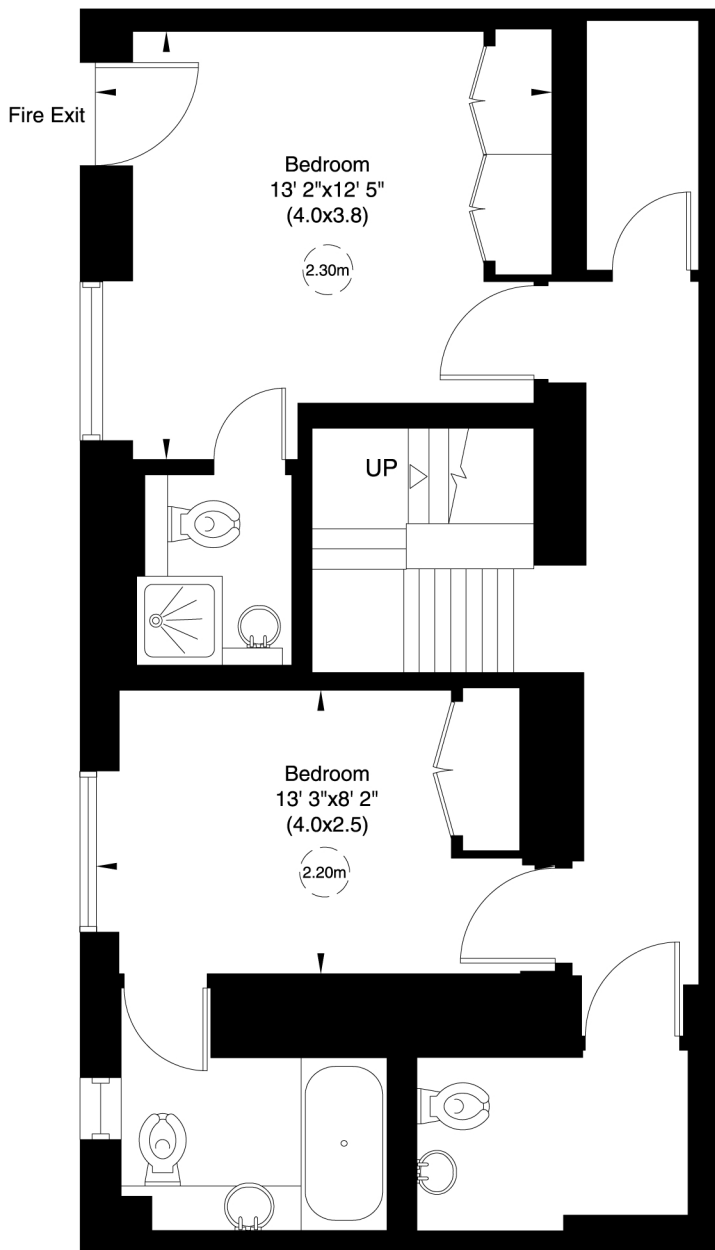

B Erskin House, 59 Davies Street, W1K

Gross internal area (approx.)

96 Sq m (1033 Sq ft)

For identification only, Not to Scale

capital 020 8671 7722

Lower Ground Floor

Upper Ground Floor

Not to scale, for guidance only and must not be relied upon as a statement of fact. All measurements and areas are approximate only (and have been prepared in accordance with the current edition of the RICS Code of Measuring Practice).