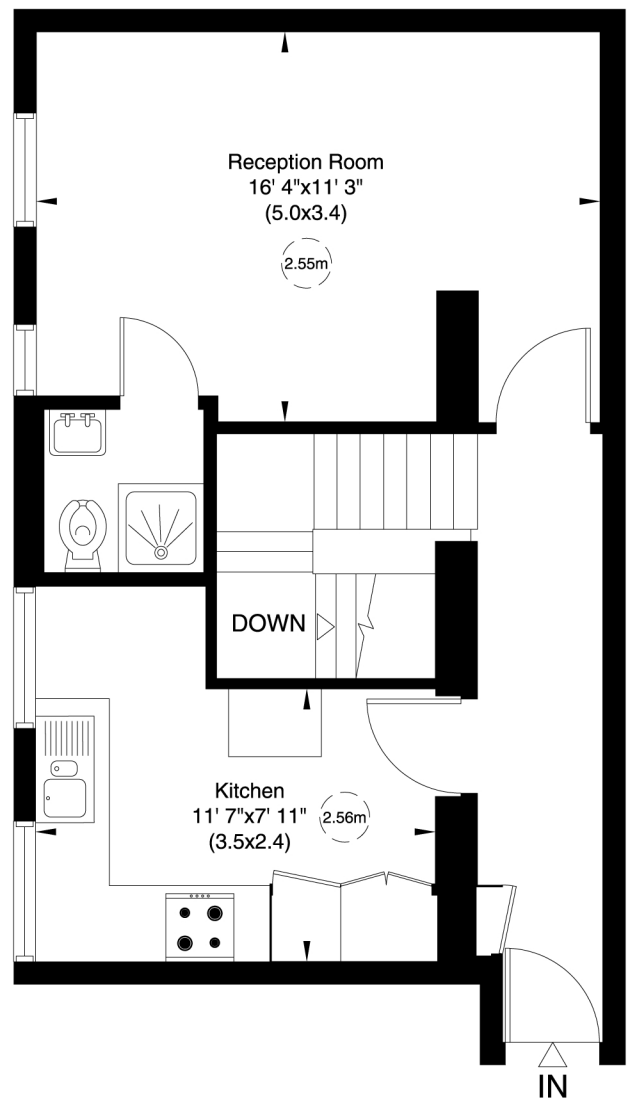

B Erskin House, 59 Davies Street, W1K

Gross internal area (approx.)

96 Sq m (1033 Sq ft)

For identification only, Not to Scale

capital 020 8671 7722

Lower Ground Floor

Upper Ground Floor

Not to scale, for guidance only and must not be relied upon as a statement of fact. All measurements and areas are approximate only (and have been prepared in accordance with the current edition of the RICS Code of Measuring Practice).